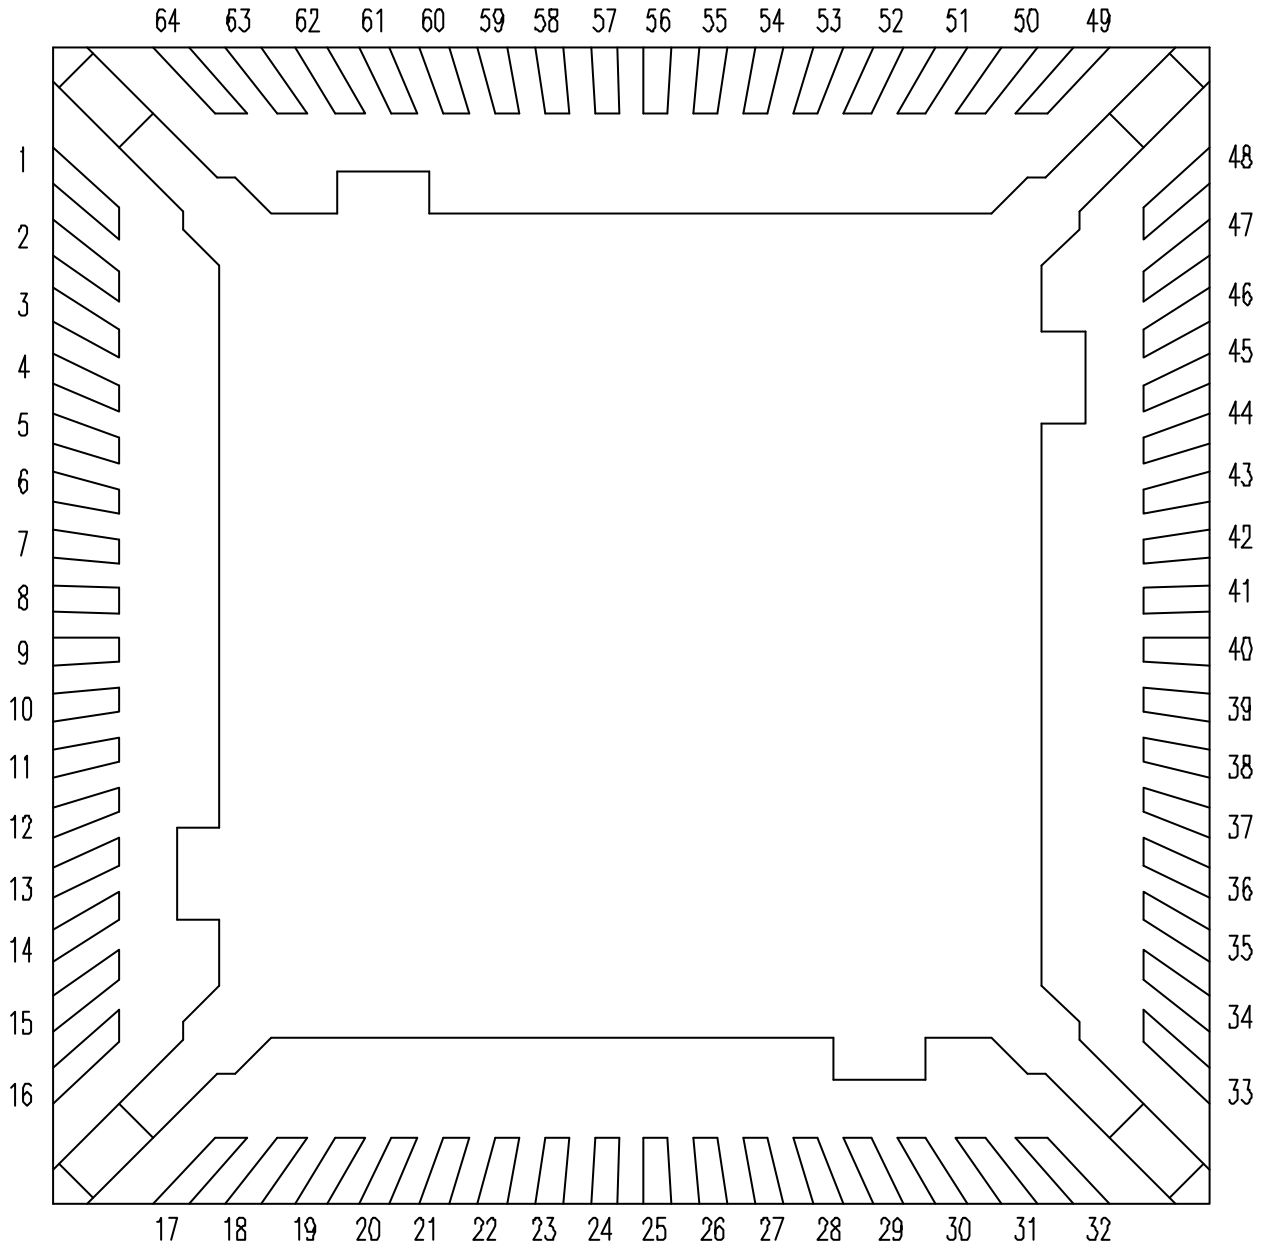

REV.	DESCRIPTION	BY	DATE
ORIG.	ORIGINAL ISSUE	SANDY CHEN	04.25.2001

PAD SIZE : 134 X 134 MIL

CWT Chant World Technology Inc.	<input type="checkbox"/>		ANGULAR	±
	XX.XXXX ±0.0025 XX.XXXX ±0.02 XX.XX ±0.05 XX.X ±0.1 XX. ±0.2		ROUGH- NESS	
TITLE	LQFP 64L 14 X 14 MM PAD SIZE : 134 X 134 MIL		SCALE	32 : 1
DESIGNED	EDGAR TU 04.25.2001	UNIT	Q'TY	
CHECKED	JONES CHAI 04.25.2001	FILE NAME :	P8FD64BDB	A4
APPROVED	SANDY CHEN 04.25.2001	DWG. NO.:	100-B8-064-07A	