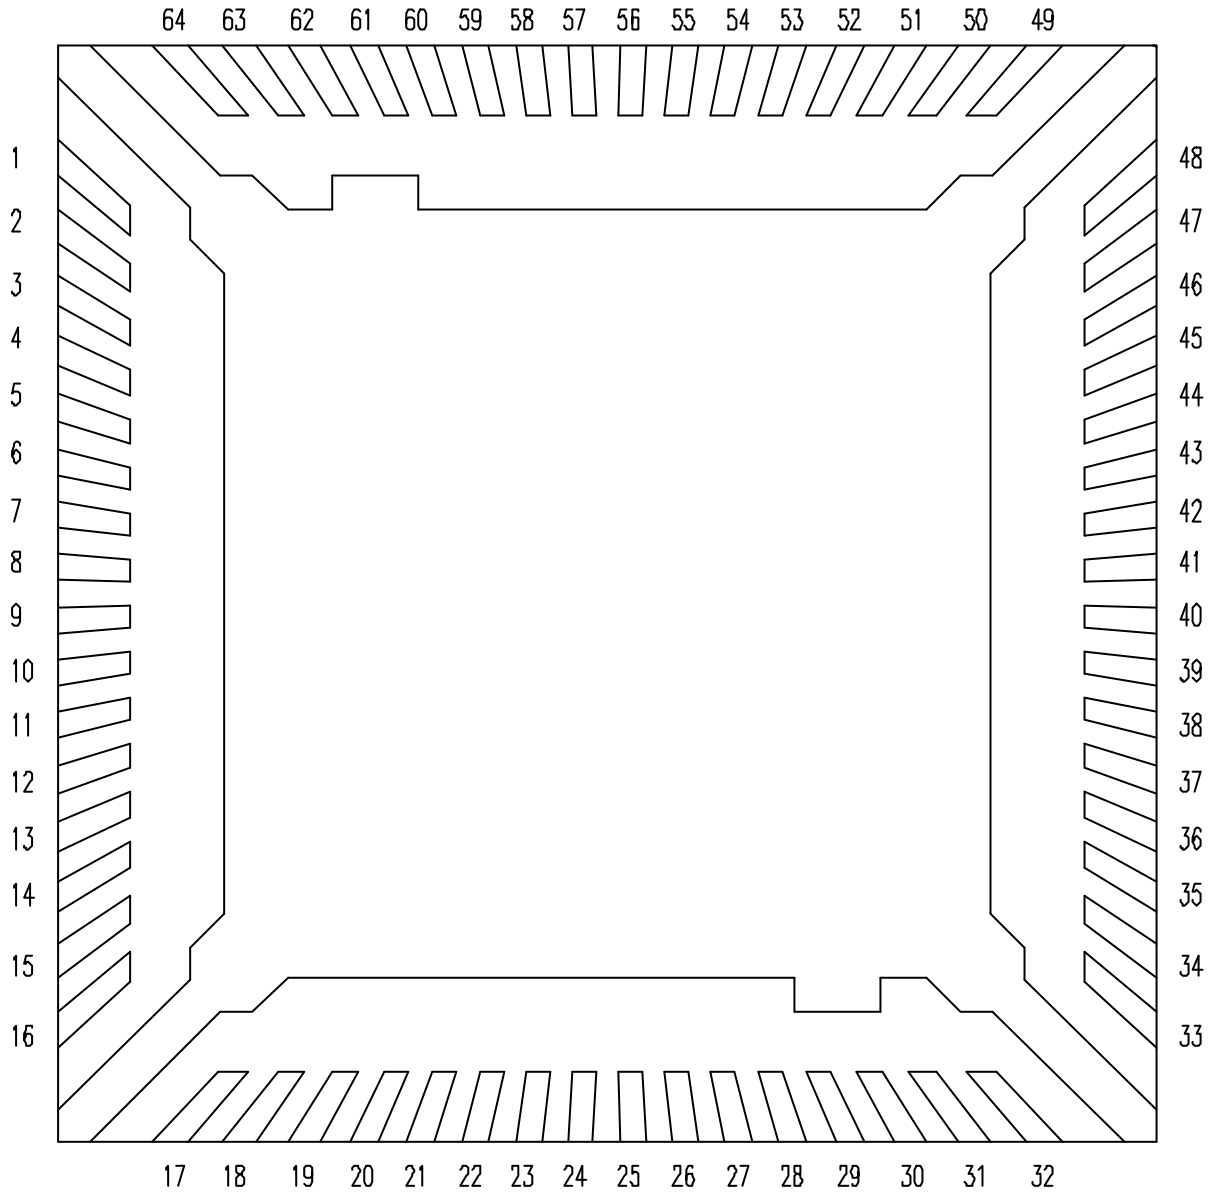

REV.	DESCRIPTION	BY	DATE
ORIG.	ORIGINAL ISSUE	SANDY CHEN	06.17.2004

PAD SIZE : 134 X 134 MIL

<b>CWT</b> Chant World Technology Inc.	<input type="checkbox"/>	
	XX.XXXX ±0.0025 XX.XXXX ±0.02 XX.XXXX ±0.05 XX.X ±0.1 XX ±0.2	ANGULAR ± ROUGHNESS ✓ SCALE 32 : 1
TITLE QFP 64L 14 X 14 MM PAD SIZE : 134 X 134 MIL	DESIGNED JONES CHN 06.17.2004	UNIT
CHECKED EDGAR TU 06.18.2004	FILE NAME P7F064BD4	QTY
APPROVED SANDY CHEN 06.21.2004	DWG. NO.: 100-B7-064-04A	A4