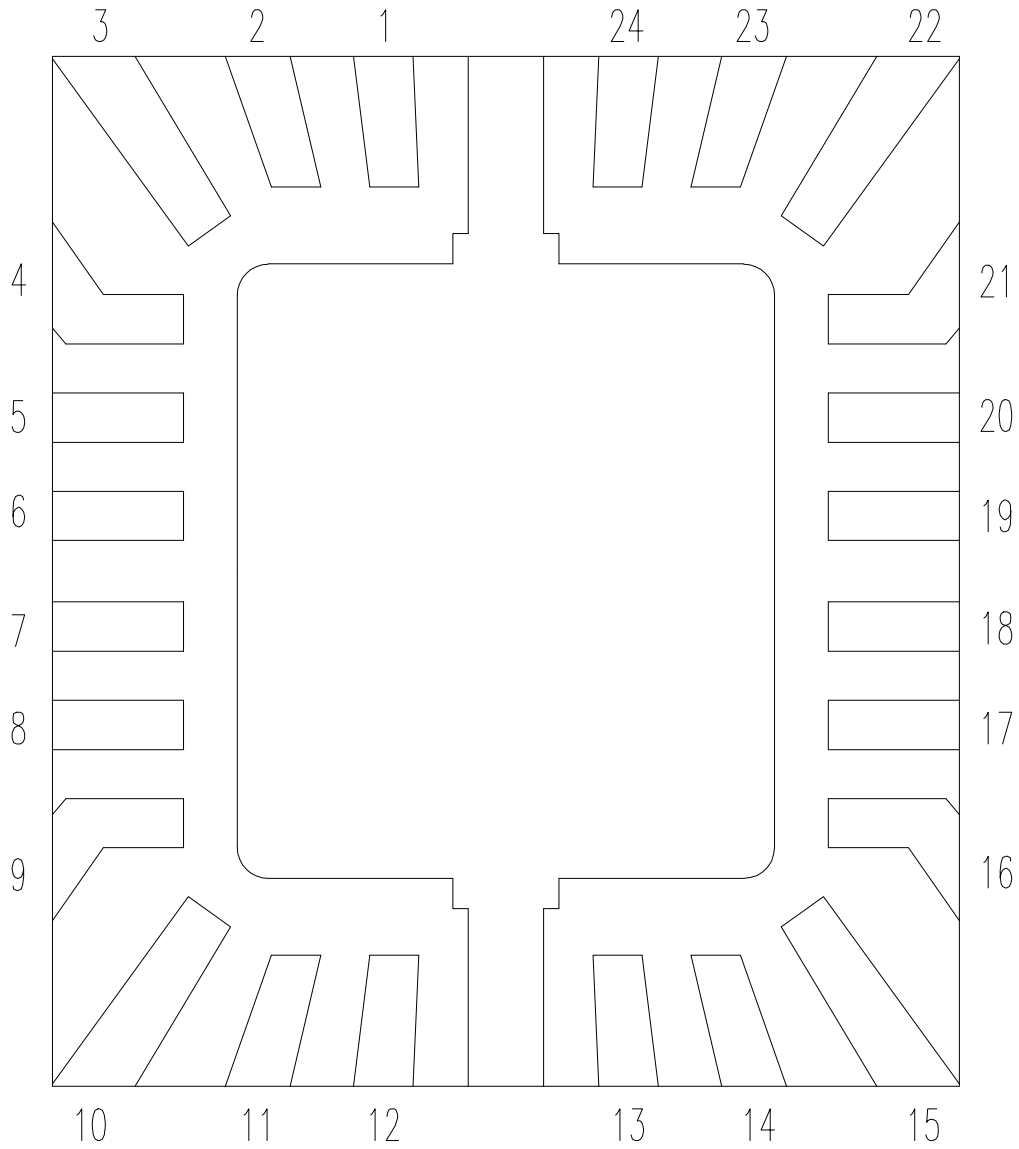

REV.	DESCRIPTION	BY	DATE
ORIG.	DRAWING ISSUE	SANDY CHEN	05.27.2009

PAD SIZE : 70 X 80 MIL

CWT Chant World Technology Inc.	<input type="checkbox"/>	
	xx.xxxx ±0.0025 xx.xxx ±0.02 xx.xx ±0.05 xx.x ±0.1 xx. ±0.2	ANGULAR ± ROUGH- NESS ✓ SCALE 40 : 1
TITLE EIAJ SOP 24L (236 MIL) PAD SIZE : 70 X 80 MIL	DESIGNED SMILE KUO 05.27.2009	UNIT
CHECKED SANDY CHEN 05.27.2009	APPROVED SANDY CHEN 05.27.2009	FILE NAME : PMF024BD3
APPROVED SANDY CHEN 05.27.2009	DWG. NO.: 100-BM-024-03A	A4