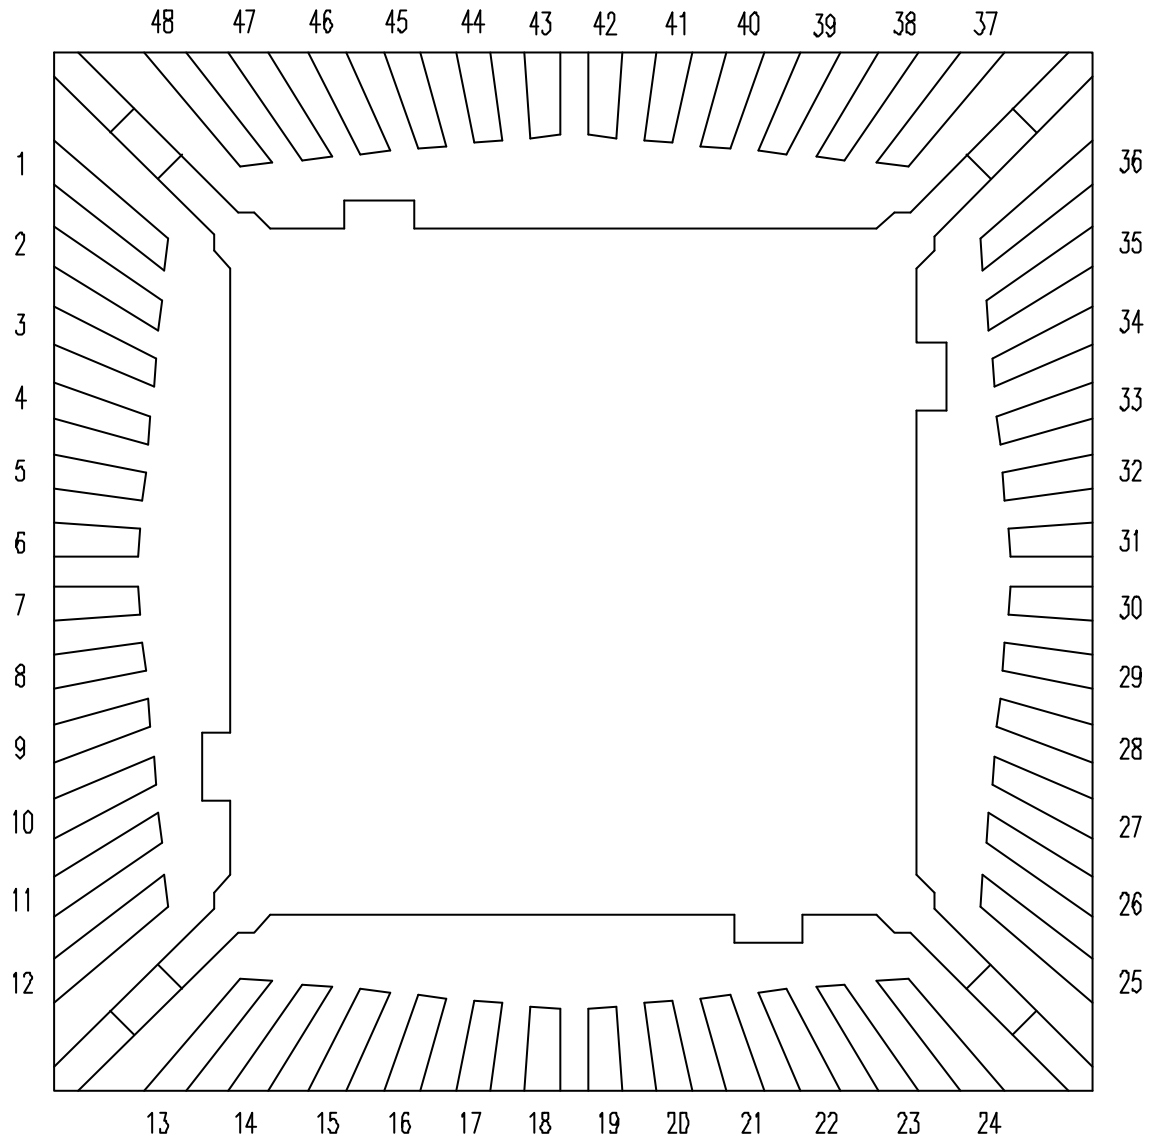

| | | | |
|-------|---------------|------------|------------|
| REV. | DESCRIPTION | BY | DATE |
| ORIG. | DRAWING ISSUE | SANDY CHEN | 05.22.2008 |

PAD SIZE : 120 X 120 MIL

| | | | | |
|---|--|--|--------------|-----------|
| CWT Chant World Technology Inc. | <input type="checkbox"/> | | ANGULAR | ± |
| | XX.XXXX ±0.0025 XX.XXX ±0.02 XX.XX ±0.05 XX.X ±0.1 XX ±0.2 | | ROUGH-NESS | ✓ |
| TITLE TQFP 4BL (7 X 7 MM) PAD SIZE : 120 X 120 MIL | | | SCALE | 32 : 1 |
| DESIGNED SMILE KUO 05.22.2008 | UNIT | | SHEET | |
| CHECKED SANDY CHEN 05.22.2008 | FILE NAME : PNF048BD1 | | | A4 |
| APPROVED SANDY CHEN 05.22.2008 | DWG. NO.: 100-EN-048-01A | | | |